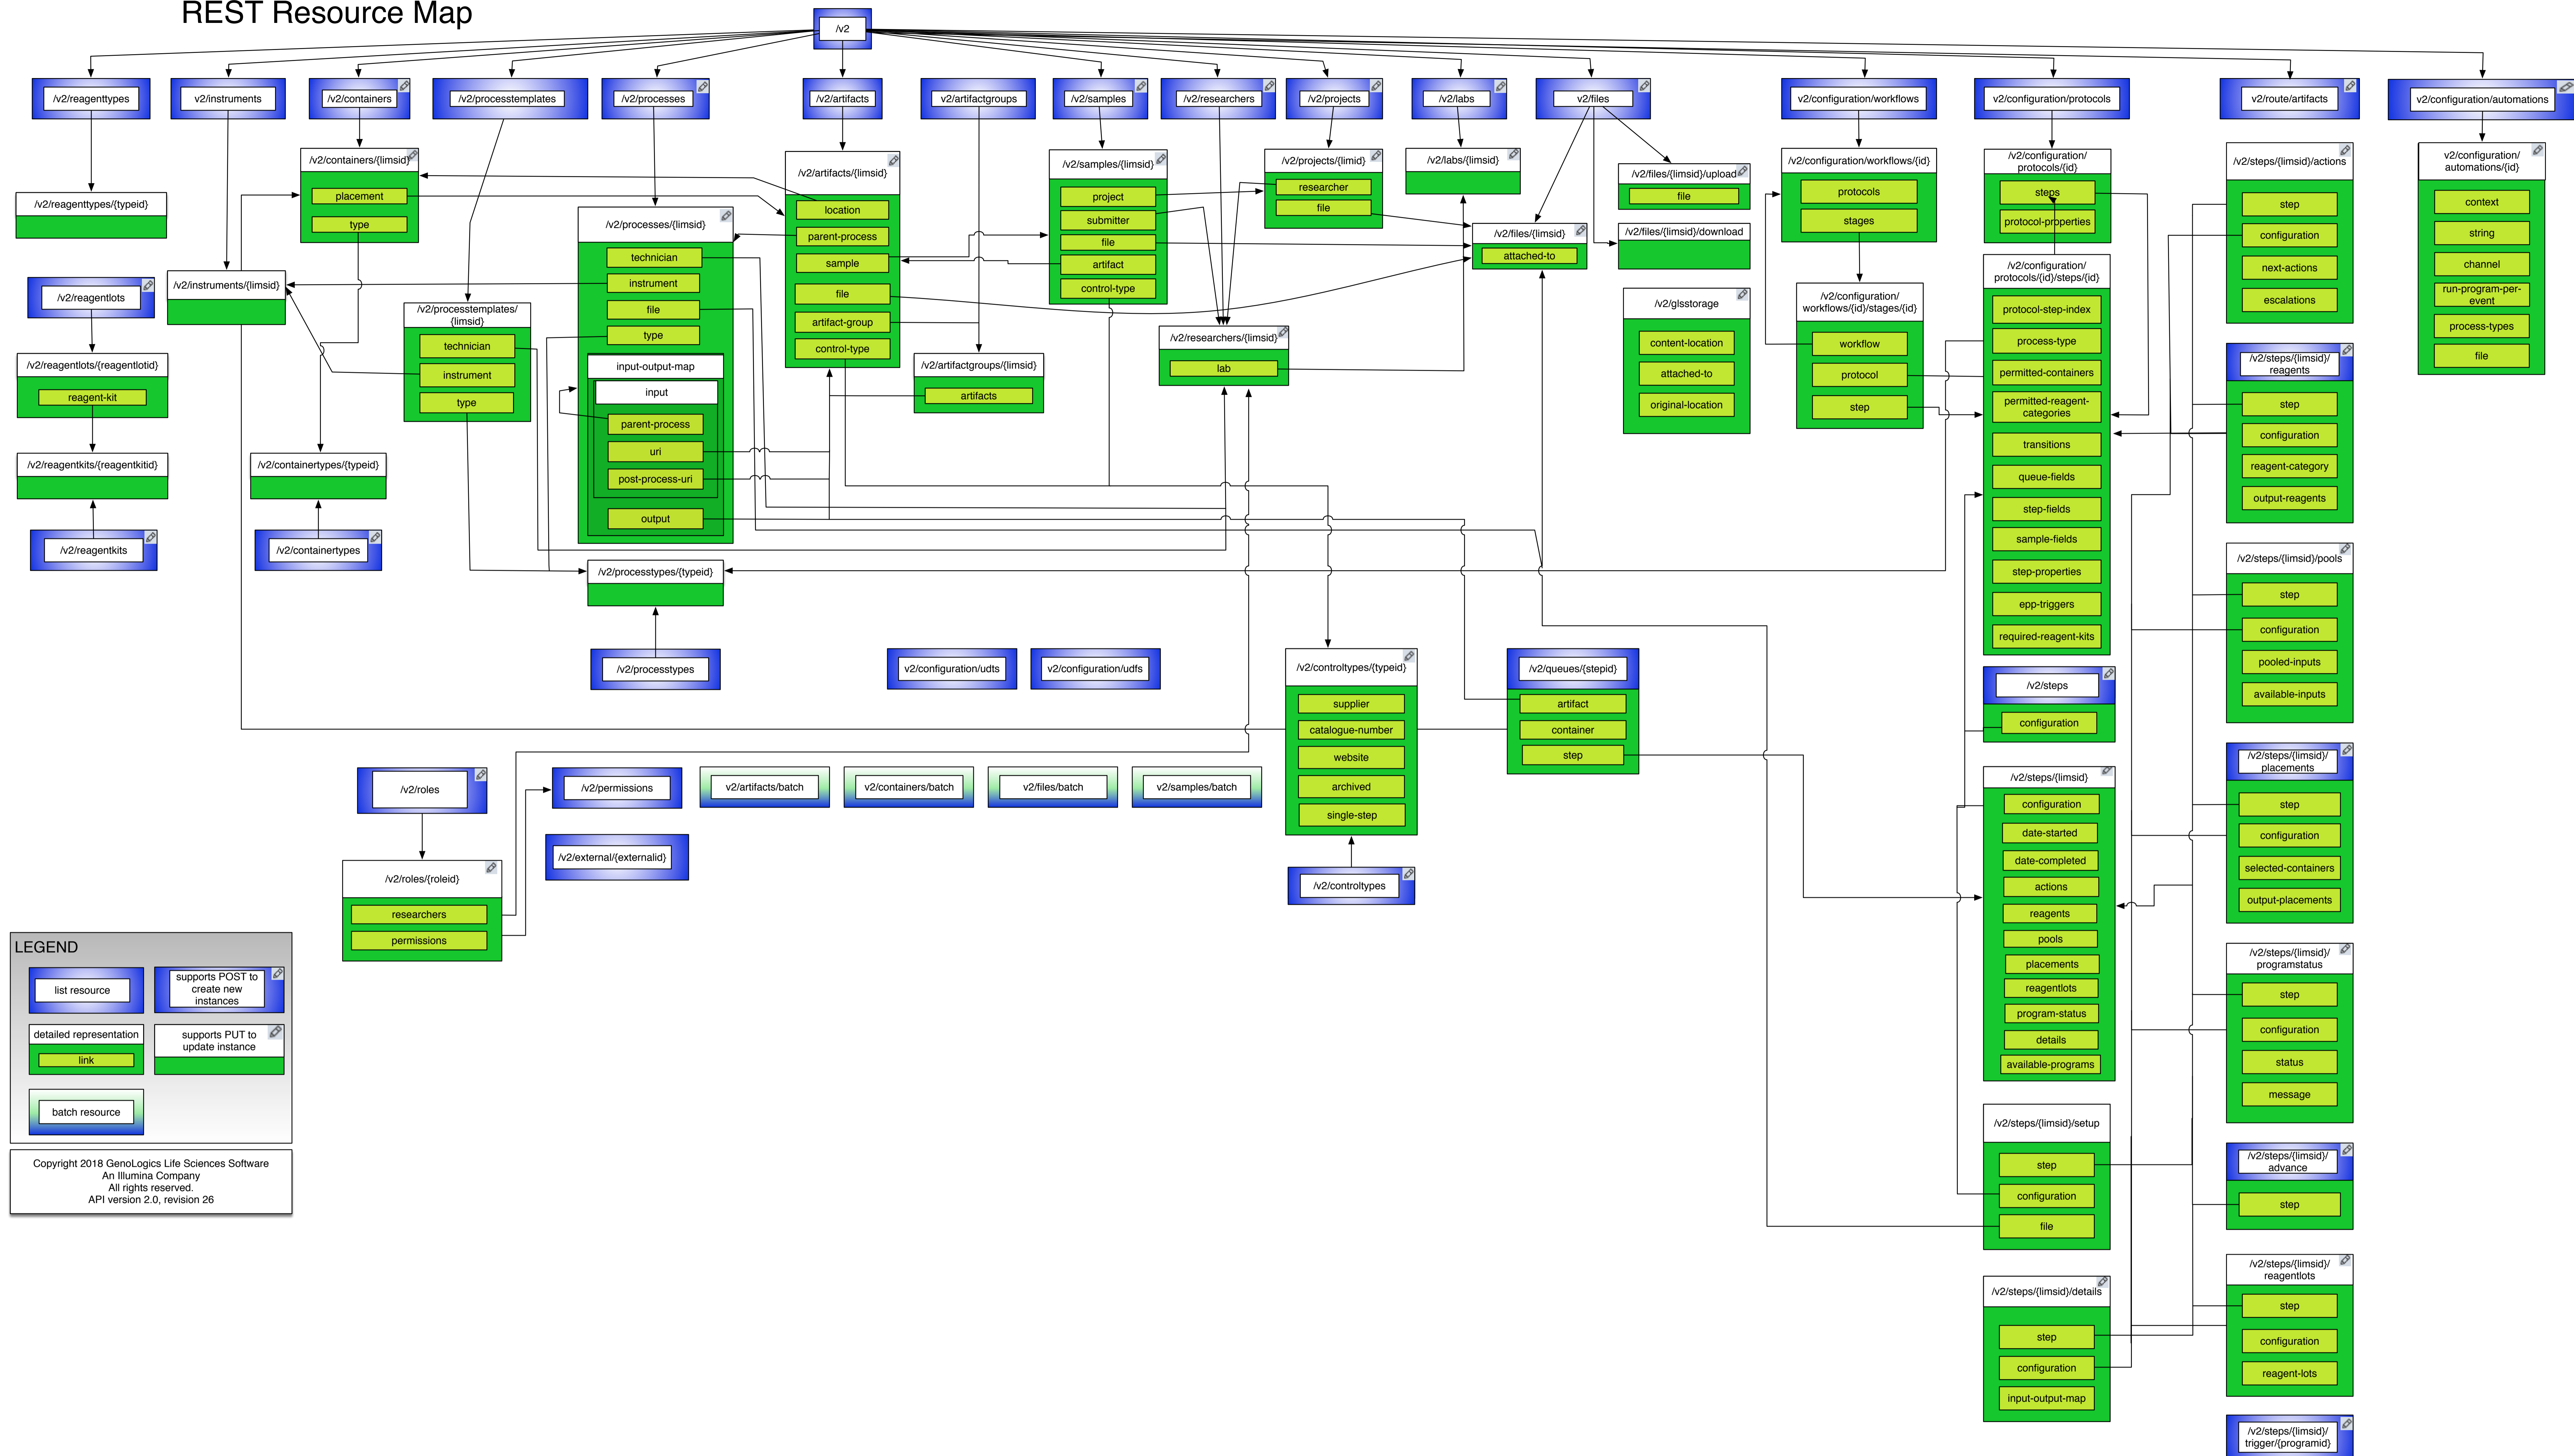

REST Resource Map

LEGEND

list resource	supports POST to create new instances
detailed representation	supports PUT to update instance
link	
batch resource	

Copyright 2018 GenoLogics Life Sciences Software
 An Illumina Company
 All rights reserved.
 API version 2.0, revision 26